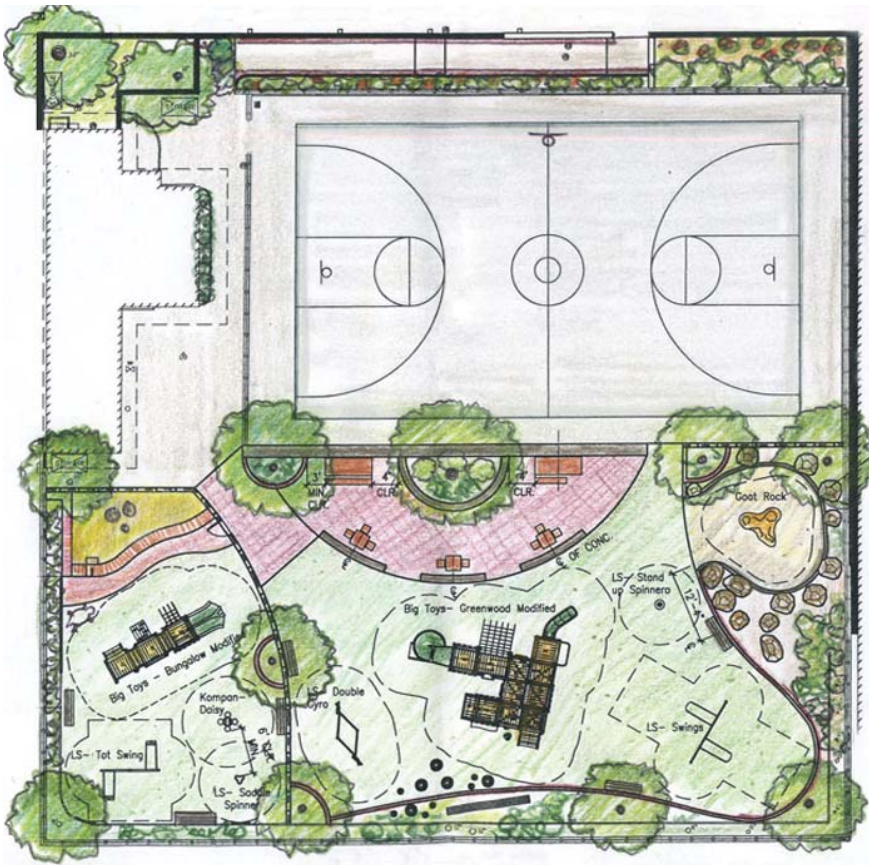

New Plan of Presidio Heights Playground

New Park Features

- More green space; reduction of asphalt & sand areas
- New basketball court
- New landscaping, trees & field turf in park
- Separate toddler & older children's play areas
- ADA & code compliant play structures & equipment

Existing Plan of Presidio Heights Playground

- Swings, slides & gyro spinners
- Nature nook
- Sand adventure area
- Goat rock climber
- Benches & seating walls throughout
- Naming opportunities on bricks, pavers, plaques & benches