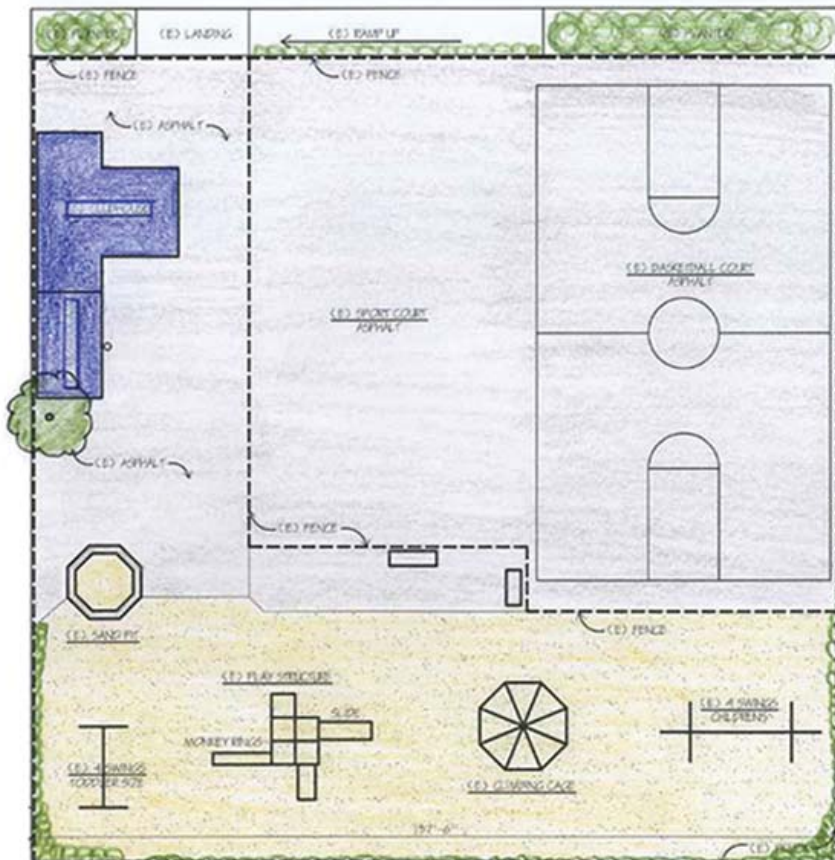

New Plan of Presidio Heights Playground

New Park Features

- More green space; reduction of asphalt & sand areas
- New basketball court
- New landscaping, trees & field turf in park
- Separate toddler & older children's play areas
- ADA & code compliant play structures & equipment

Existing Plan of Presidio Heights Playground

- Swings, slides & gyro spinners
- Nature nook
- Sand adventure area
- Goat rock climber
- Benches & seating walls throughout
- Naming opportunities on bricks, pavers, plaques & benches